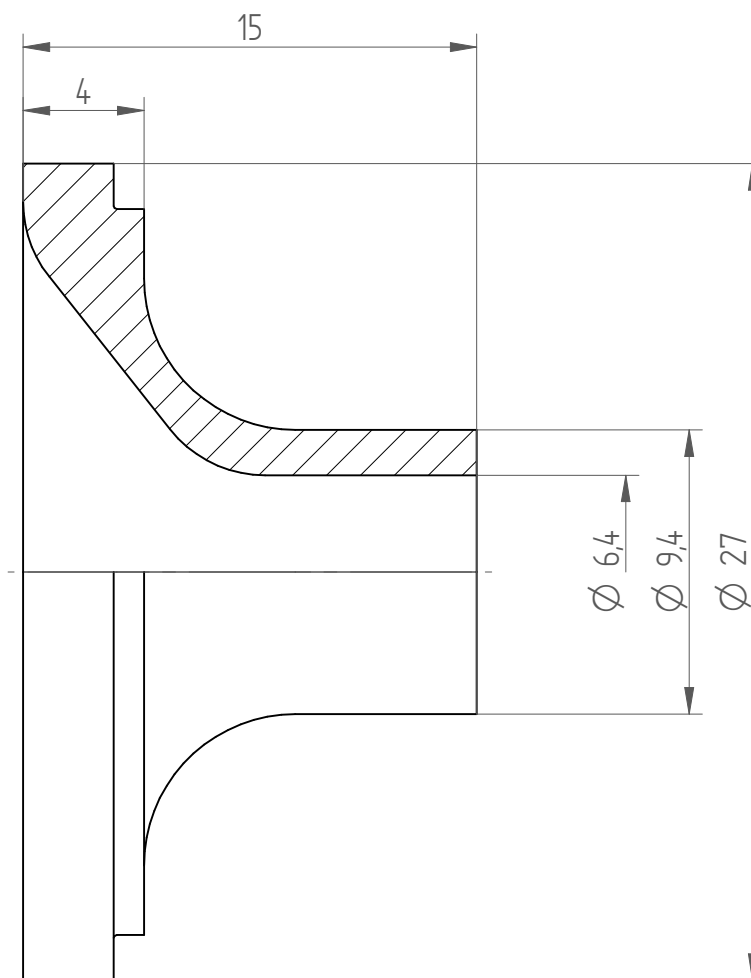

Swiss
Precision
Tools

REGO-FIX®

REGO-FIX AG
Obermattweg 60
4456 Tenniken / Switzerland

Phone +41 61 976 14 66
Fax +41 61 976 14 14
www.rego-fix.com

This is a non-controlled copy. All information given herein is subject to change without notice

The information given herein has been carefully checked and is believed to be correct. REGO-FIX, however, assumes no responsibility or liability for any errors, inaccuracies or omissions that may appear in this drawing

This document is subject to copyright laws. No part of this document may be reproduced or transmitted in any form or any means, electronic or mechanic, for any purpose, without the express written permission of REGO-FIX

Type : KS_ER32_D6
Part No. : 393220600
Date : 15.09.2014
Scale : 4:1